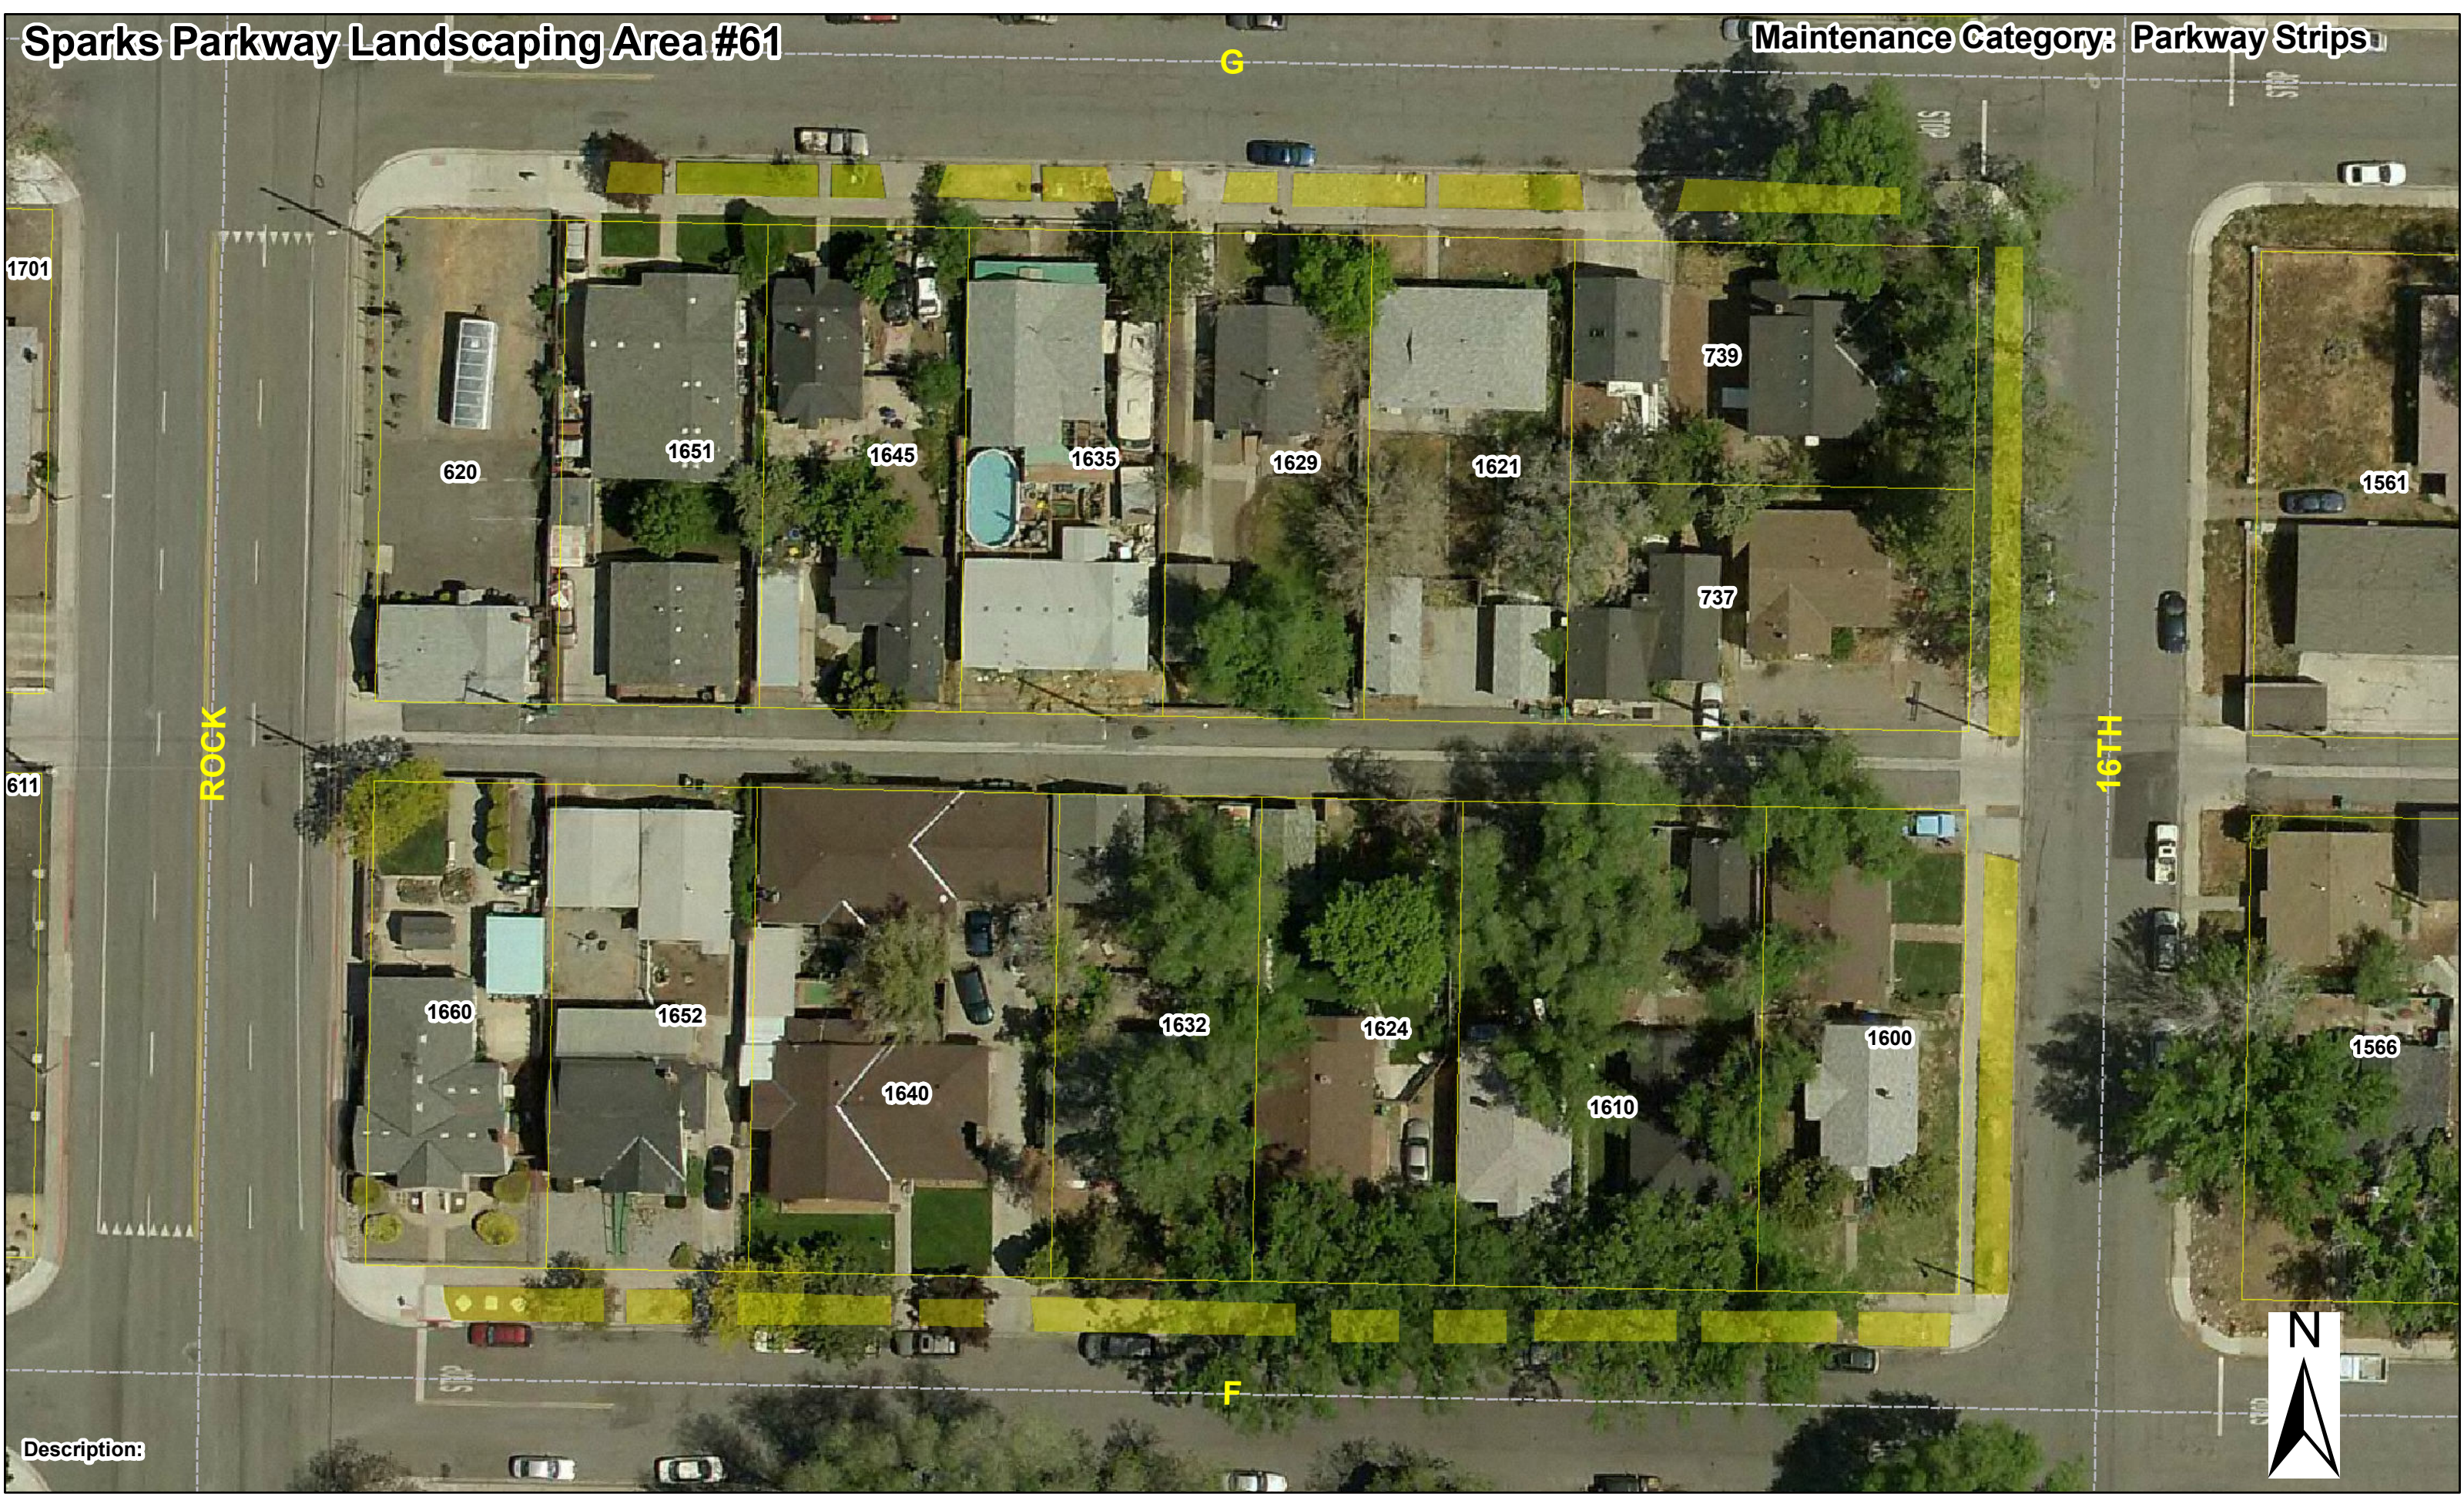

Sparks Parkway Landscaping Area #61

Maintenance Category: Parkway Strips

G

F

ROCK

16TH

1701

611

Description:

- Lawn
- Median
- Natural
- Other
- Parkway Strips
- Planter
- Sound Wall

SCALE: 1 inch equals 37 feet

Total Acres:	0.14	Total SQFT:	6,130.9